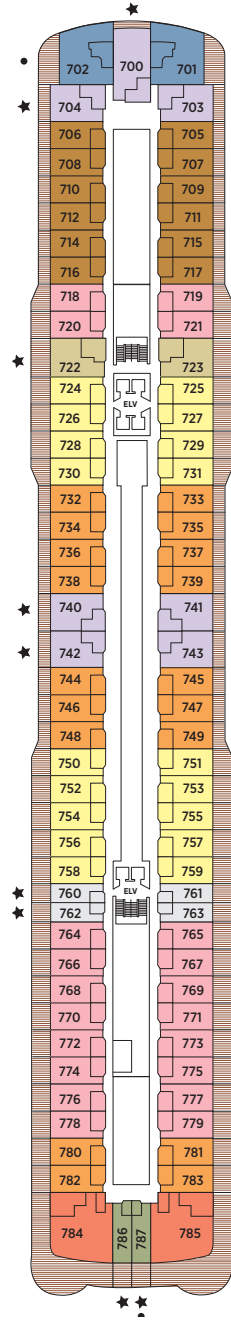

Seven Seas Grandeur™ DECK PLANS

DECK 4

DECK 5

DECK 6

DECK 7

DECK 8

- | | |
|-----------------------|---------------------------|
| ■ RS REGENT SUITE | ■ D CONCIERGE SUITE |
| ■ MS MASTER SUITE | ■ E CONCIERGE SUITE |
| ■ GS GRAND SUITE | ■ F1 SUPERIOR SUITE |
| ■ GN GRANDEUR SUITE | ■ F2 SUPERIOR SUITE |
| ■ SS SEVEN SEAS SUITE | ■ G1 DELUXE VERANDA SUITE |
| ■ A PENTHOUSE SUITE | ■ G2 DELUXE VERANDA SUITE |
| ■ B PENTHOUSE SUITE | ■ H VERANDA SUITE |
| ■ C PENTHOUSE SUITE | |

OVERALL LENGTH 735 ft.
 BEAM (WIDTH) 102 ft.
 DRAFT 23 ft.
 SUITES 375
 GUESTS 750
 OFFICERS European
 CREW 542 International
 GUEST DECKS 10
 GROSS TONNAGE 55,498
 CRUISING SPEED 19.5 Knots
 SHIP'S REGISTRY Marshall Islands

DECK 9

DECK 10

DECK 11

DECK 12

DECK 14

- + 2-bedroom suite accommodates up to 6 guests
- Convertible sofa bed
- ♿ Wheelchair accessible suites 822, 823 and 916 have shower stall instead of bathtub

- Connecting suites
- ★ Bathroom features a glass-enclosed shower instead of bathtub in category A, B, C, G1, G2 and H

*Estimated gross tonnage
 Up to one rollaway bed can be added to most suites. Please inquire at time of booking.