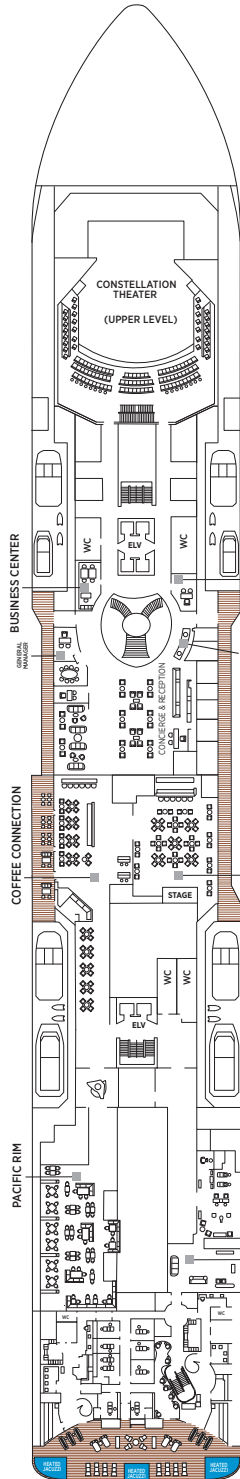

Seven Seas Grandeur™ DECK PLANS

DECK 4

DECK 5

DECK 6

DECK 7

DECK 8

- | | |
|-----------------------|---------------------------|
| ■ RS REGENT SUITE | ■ D CONCIERGE SUITE |
| ■ MS MASTER SUITE | ■ E CONCIERGE SUITE |
| ■ GS GRAND SUITE | ■ F1 SUPERIOR SUITE |
| ■ GN GRANDEUR SUITE | ■ F2 SUPERIOR SUITE |
| ■ SS SEVEN SEAS SUITE | ■ G1 DELUXE VERANDA SUITE |
| ■ A PENTHOUSE SUITE | ■ G2 DELUXE VERANDA SUITE |
| ■ B PENTHOUSE SUITE | ■ H VERANDA SUITE |
| ■ C PENTHOUSE SUITE | |

OVERALL LENGTH 735 ft.
 BEAM (WIDTH) 102 ft.
 DRAFT 23 ft.
 SUITES 375
 GUESTS 750
 OFFICERS European
 CREW 542 International
 GUEST DECKS 10
 GROSS TONNAGE 55,498
 CRUISING SPEED 19.5 Knots
 SHIP'S REGISTRY Marshall Islands

DECK 9

DECK 10

DECK 11

DECK 12

DECK 14

- + 2-bedroom suite accommodates up to 6 guests
- Convertible sofa bed
- ♿ Wheelchair accessible suites 822, 823 and 916 have shower stall instead of bathtub

- Connecting suites
- ★ Bathroom features a glass-enclosed shower instead of bathtub in category A, B, C, G1, G2 and H