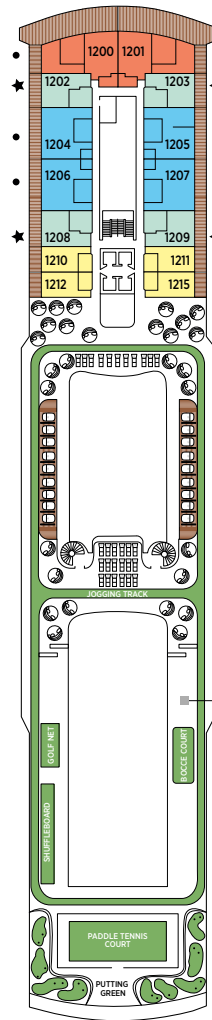

Seven Seas Grandeur™ DECK PLANS

DECK 4

DECK 5

DECK 6

DECK 7

DECK 8

- | | |
|-----------------------|---------------------------|
| ■ RS REGENT SUITE | ■ D CONCIERGE SUITE |
| ■ MS MASTER SUITE | ■ E CONCIERGE SUITE |
| ■ GS GRAND SUITE | ■ F1 SUPERIOR SUITE |
| ■ GN GRANDEUR SUITE | ■ F2 SUPERIOR SUITE |
| ■ SS SEVEN SEAS SUITE | ■ G1 DELUXE VERANDA SUITE |
| ■ A PENTHOUSE SUITE | ■ G2 DELUXE VERANDA SUITE |
| ■ B PENTHOUSE SUITE | ■ H VERANDA SUITE |
| ■ C PENTHOUSE SUITE | |

OVERALL LENGTH 735 ft.
 BEAM (WIDTH) 102 ft.
 DRAFT 23 ft.
 SUITES 375
 GUESTS 750
 OFFICERS European
 CREW 542 International
 GUEST DECKS 10
 GROSS TONNAGE 55,498
 CRUISING SPEED 19.5 Knots
 SHIP'S REGISTRY Marshall Islands

DECK 9

DECK 10

DECK 11

DECK 12

DECK 14

- + 2-bedroom suite accommodates up to 6 guests
- Convertible sofa bed
- ♿ Wheelchair accessible suites 822, 823 and 916 have shower stall instead of bathtub

- Connecting suites
- ★ Bathroom features a glass-enclosed shower instead of bathtub in category A, B, C, G1, G2 and H