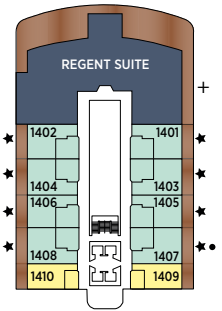

Seven Seas Grandeur™ DECK PLANS

DECK 4

DECK 5

DECK 6

DECK 7

DECK 8

- | | |
|-----------------------|---------------------------|
| ■ RS REGENT SUITE | ■ D CONCIERGE SUITE |
| ■ MS MASTER SUITE | ■ E CONCIERGE SUITE |
| ■ GS GRAND SUITE | ■ F1 SUPERIOR SUITE |
| ■ GN GRANDEUR SUITE | ■ F2 SUPERIOR SUITE |
| ■ SS SEVEN SEAS SUITE | ■ G1 DELUXE VERANDA SUITE |
| ■ A PENTHOUSE SUITE | ■ G2 DELUXE VERANDA SUITE |
| ■ B PENTHOUSE SUITE | ■ H VERANDA SUITE |
| ■ C PENTHOUSE SUITE | |

OVERALL LENGTH 735 ft.
 BEAM (WIDTH) 102 ft.
 DRAFT 23 ft.
 SUITES 375
 GUESTS 750
 OFFICERS European
 CREW 542 International
 GUEST DECKS 10
 GROSS TONNAGE 55,498
 CRUISING SPEED 19.5 Knots
 SHIP'S REGISTRY Marshall Islands

DECK 9

DECK 10

DECK 11

DECK 12

DECK 14

- + 2-bedroom suite accommodates up to 6 guests
- Convertible sofa bed
- ♿ Wheelchair accessible suites 822, 823 and 916 have shower stall instead of bathtub

- Connecting suites
- ★ Bathroom features a glass-enclosed shower instead of bathtub in category A, B, C, G1, G2 and H