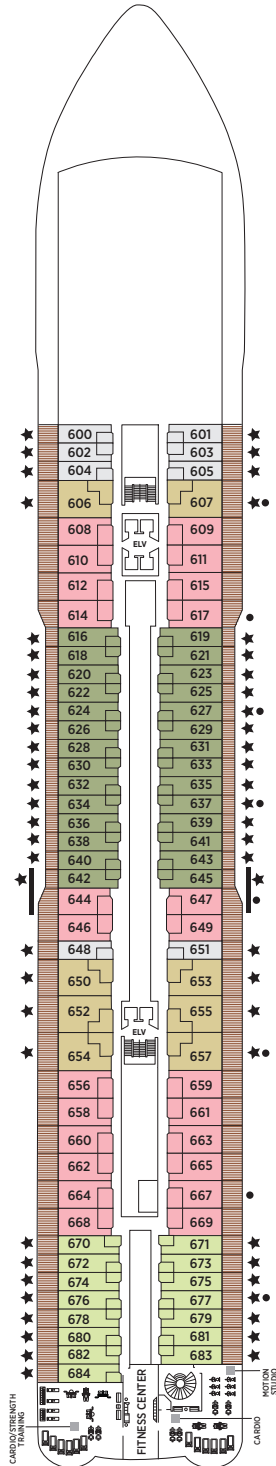

Seven Seas Grandeur™ DECK PLANS

DECK 4

DECK 5

DECK 6

DECK 7

DECK 8

- | | |
|-----------------------|---------------------------|
| ■ RS REGENT SUITE | ■ D CONCIERGE SUITE |
| ■ MS MASTER SUITE | ■ E CONCIERGE SUITE |
| ■ GS GRAND SUITE | ■ F1 SUPERIOR SUITE |
| ■ GN GRANDEUR SUITE | ■ F2 SUPERIOR SUITE |
| ■ SS SEVEN SEAS SUITE | ■ G1 DELUXE VERANDA SUITE |
| ■ A PENTHOUSE SUITE | ■ G2 DELUXE VERANDA SUITE |
| ■ B PENTHOUSE SUITE | ■ H VERANDA SUITE |
| ■ C PENTHOUSE SUITE | |

OVERALL LENGTH 735 ft.
 BEAM (WIDTH) 102 ft.
 DRAFT 23 ft.
 SUITES 375
 GUESTS 750
 OFFICERS European
 CREW 542 International
 GUEST DECKS 10
 GROSS TONNAGE 55,498
 CRUISING SPEED 19.5 Knots
 SHIP'S REGISTRY Marshall Islands

DECK 9

DECK 10

DECK 11

DECK 12

DECK 14

- + 2-bedroom suite accommodates up to 6 guests
- Convertible sofa bed
- ♿ Wheelchair accessible suites 822, 823 and 916 have shower stall instead of bathtub

- Connecting suites
- ★ Bathroom features a glass-enclosed shower instead of bathtub in category A, B, C, G1, G2 and H