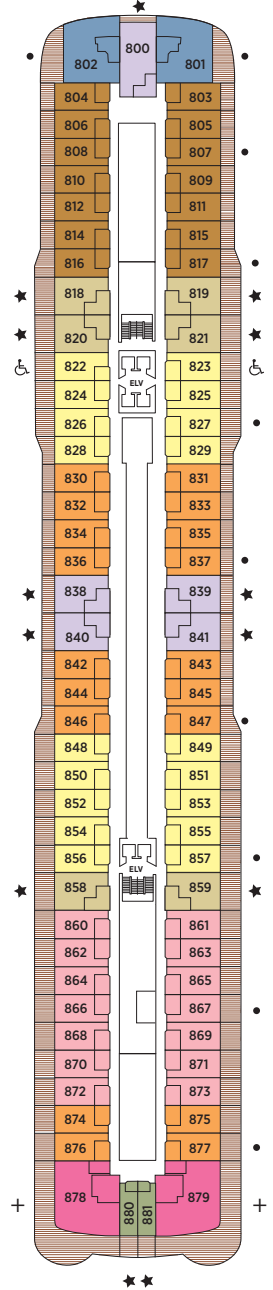

Seven Seas Grandeur™ DECK PLANS

DECK 4

DECK 5

DECK 6

DECK 7

DECK 8

- | | |
|-----------------------|---------------------------|
| ■ RS REGENT SUITE | ■ D CONCIERGE SUITE |
| ■ MS MASTER SUITE | ■ E CONCIERGE SUITE |
| ■ GS GRAND SUITE | ■ F1 SUPERIOR SUITE |
| ■ GN GRANDEUR SUITE | ■ F2 SUPERIOR SUITE |
| ■ SS SEVEN SEAS SUITE | ■ G1 DELUXE VERANDA SUITE |
| ■ A PENTHOUSE SUITE | ■ G2 DELUXE VERANDA SUITE |
| ■ B PENTHOUSE SUITE | ■ H VERANDA SUITE |
| ■ C PENTHOUSE SUITE | |

OVERALL LENGTH 735 ft.
 BEAM (WIDTH) 102 ft.
 DRAFT 23 ft.
 SUITES 375
 GUESTS 750
 OFFICERS European
 CREW 542 International
 GUEST DECKS 10
 GROSS TONNAGE 55,498
 CRUISING SPEED 19.5 Knots
 SHIP'S REGISTRY Marshall Islands

DECK 9

DECK 10

DECK 11

DECK 12

DECK 14

- + 2-bedroom suite accommodates up to 6 guests
- Convertible sofa bed
- ♿ Wheelchair accessible suites 822, 823 and 916 have shower stall instead of bathtub

- Connecting suites
- ★ Bathroom features a glass-enclosed shower instead of bathtub in category A, B, C, G1, G2 and H