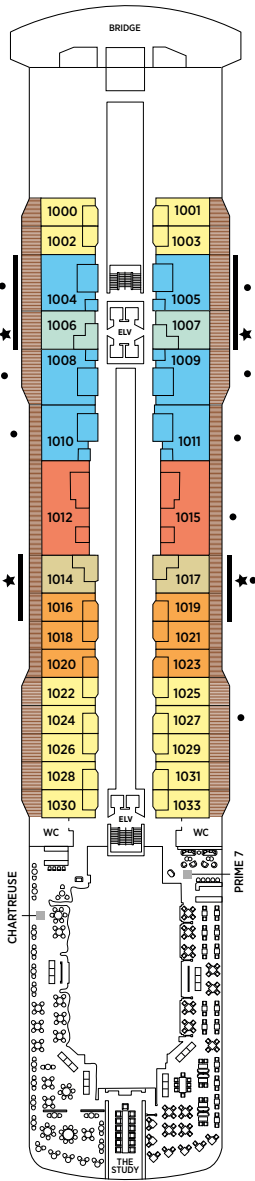

Seven Seas Grandeur™ DECK PLANS

DECK 4

DECK 5

DECK 6

DECK 7

DECK 8

- | | |
|-----------------------|---------------------------|
| ■ RS REGENT SUITE | ■ D CONCIERGE SUITE |
| ■ MS MASTER SUITE | ■ E CONCIERGE SUITE |
| ■ GS GRAND SUITE | ■ F1 SUPERIOR SUITE |
| ■ GN GRANDEUR SUITE | ■ F2 SUPERIOR SUITE |
| ■ SS SEVEN SEAS SUITE | ■ G1 DELUXE VERANDA SUITE |
| ■ A PENTHOUSE SUITE | ■ G2 DELUXE VERANDA SUITE |
| ■ B PENTHOUSE SUITE | ■ H VERANDA SUITE |
| ■ C PENTHOUSE SUITE | |

OVERALL LENGTH 735 ft.
 BEAM (WIDTH) 102 ft.
 DRAFT 23 ft.
 SUITES 375
 GUESTS 750
 OFFICERS European
 CREW 542 International
 GUEST DECKS 10
 GROSS TONNAGE 55,498
 CRUISING SPEED 19.5 Knots
 SHIP'S REGISTRY Marshall Islands

DECK 9

DECK 10

DECK 11

DECK 12

DECK 14

- + 2-bedroom suite accommodates up to 6 guests
- Convertible sofa bed
- ♿ Wheelchair accessible suites 822, 823 and 916 have shower stall instead of bathtub

- Connecting suites
- ★ Bathroom features a glass-enclosed shower instead of bathtub in category A, B, C, G1, G2 and H