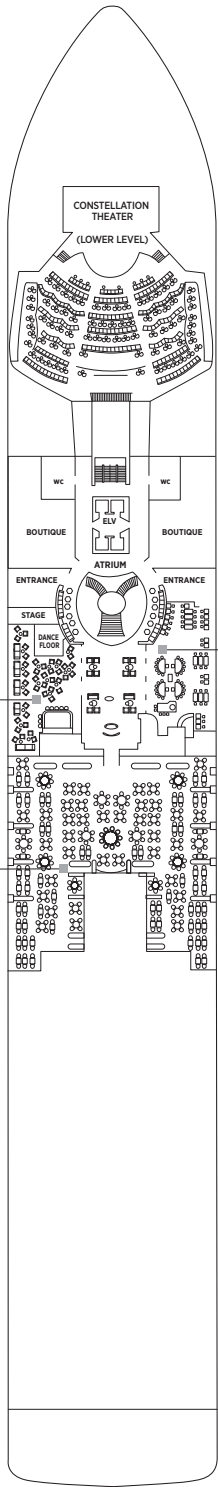

Seven Seas Grandeur™ DECK PLANS

DECK 4

DECK 5

DECK 6

DECK 7

DECK 8

- | | |
|-----------------------|---------------------------|
| ■ RS REGENT SUITE | ■ D CONCIERGE SUITE |
| ■ MS MASTER SUITE | ■ E CONCIERGE SUITE |
| ■ GS GRAND SUITE | ■ F1 SUPERIOR SUITE |
| ■ GN GRANDEUR SUITE | ■ F2 SUPERIOR SUITE |
| ■ SS SEVEN SEAS SUITE | ■ G1 DELUXE VERANDA SUITE |
| ■ A PENTHOUSE SUITE | ■ G2 DELUXE VERANDA SUITE |
| ■ B PENTHOUSE SUITE | ■ H VERANDA SUITE |
| ■ C PENTHOUSE SUITE | |

OVERALL LENGTH 735 ft.
 BEAM (WIDTH) 102 ft.
 DRAFT 23 ft.
 SUITES 375
 GUESTS 750
 OFFICERS European
 CREW 542 International
 GUEST DECKS 10
 GROSS TONNAGE 55,498
 CRUISING SPEED 19.5 Knots
 SHIP'S REGISTRY Marshall Islands

DECK 9

DECK 10

DECK 11

DECK 12

DECK 14

- + 2-bedroom suite accommodates up to 6 guests
- Convertible sofa bed
- ♿ Wheelchair accessible suites 822, 823 and 916 have shower stall instead of bathtub

- Connecting suites
- ★ Bathroom features a glass-enclosed shower instead of bathtub in category A, B, C, G1, G2 and H