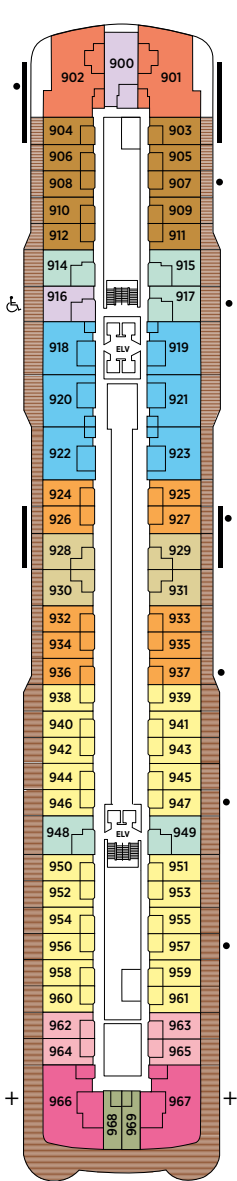

Seven Seas Grandeur™ DECK PLANS

DECK 4

DECK 5

DECK 6

DECK 7

DECK 8

- | | |
|-----------------------|---------------------------|
| ■ RS REGENT SUITE | ■ D CONCIERGE SUITE |
| ■ MS MASTER SUITE | ■ E CONCIERGE SUITE |
| ■ GS GRAND SUITE | ■ F1 SUPERIOR SUITE |
| ■ GN GRANDEUR SUITE | ■ F2 SUPERIOR SUITE |
| ■ SS SEVEN SEAS SUITE | ■ G1 DELUXE VERANDA SUITE |
| ■ A PENTHOUSE SUITE | ■ G2 DELUXE VERANDA SUITE |
| ■ B PENTHOUSE SUITE | ■ H VERANDA SUITE |
| ■ C PENTHOUSE SUITE | |

OVERALL LENGTH 735 ft.
 BEAM (WIDTH) 102 ft.
 DRAFT 23 ft.
 SUITES 375
 GUESTS 750
 OFFICERS European
 CREW 542 International
 GUEST DECKS 10
 GROSS TONNAGE 55,498
 CRUISING SPEED 19.5 Knots
 SHIP'S REGISTRY Marshall Islands

DECK 9

DECK 10

DECK 11

DECK 12

DECK 14

- + 2-bedroom suite accommodates up to 6 guests
- Convertible sofa bed
- ♿ Wheelchair accessible suites 822, 823 and 916 have shower stall instead of bathtub

- Connecting suites
- ★ Bathroom features a glass-enclosed shower instead of bathtub in category A, B, C, G1, G2 and H