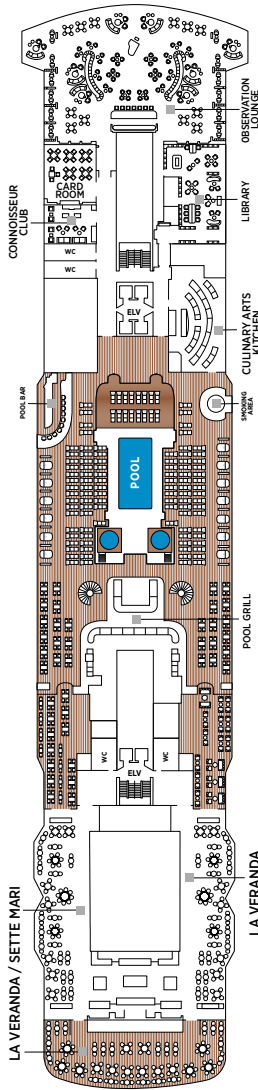

Seven Seas Grandeur™ DECK PLANS

DECK 4

DECK 5

DECK 6

DECK 7

DECK 8

- | | |
|-----------------------|---------------------------|
| ■ RS REGENT SUITE | ■ D CONCIERGE SUITE |
| ■ MS MASTER SUITE | ■ E CONCIERGE SUITE |
| ■ GS GRAND SUITE | ■ F1 SUPERIOR SUITE |
| ■ GN GRANDEUR SUITE | ■ F2 SUPERIOR SUITE |
| ■ SS SEVEN SEAS SUITE | ■ G1 DELUXE VERANDA SUITE |
| ■ A PENTHOUSE SUITE | ■ G2 DELUXE VERANDA SUITE |
| ■ B PENTHOUSE SUITE | ■ H VERANDA SUITE |
| ■ C PENTHOUSE SUITE | |

OVERALL LENGTH 735 ft.
 BEAM (WIDTH) 102 ft.
 DRAFT 23 ft.
 SUITES 375
 GUESTS 750
 OFFICERS European
 CREW 542 International
 GUEST DECKS 10
 GROSS TONNAGE 55,498
 CRUISING SPEED 19.5 Knots
 SHIP'S REGISTRY Marshall Islands

DECK 9

DECK 10

DECK 11

DECK 12

DECK 14

- + 2-bedroom suite accommodates up to 6 guests
- Convertible sofa bed
- ♿ Wheelchair accessible suites 822, 823 and 916 have shower stall instead of bathtub

- Connecting suites
- ★ Bathroom features a glass-enclosed shower instead of bathtub in category A, B, C, G1, G2 and H